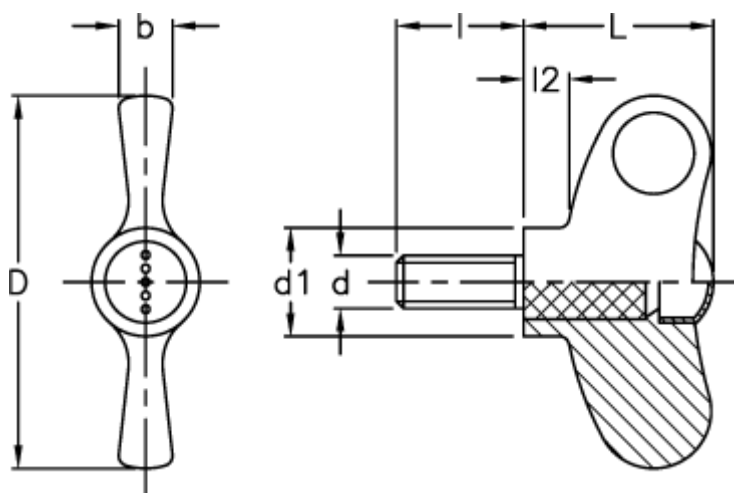

Article number: 23052235116
Description: E+G Wing screw
EWN.48 p-M5x16-C6, red cap

Measures

b	= 7
D	= 47
d_1	= 13.5
d	6g = M5
l	= 16
L	= 24
l_2	= 5.5